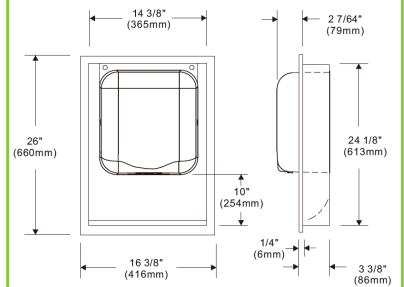

H E M L O C K
HAND DRYER
ADA COMPLIANT
RECESS KIT

Hemlock Hand Dryer ADA Compliant Recess Kit

Item #	Material	Finish	Mount Type	Dimensions	Weight	MSRP
400-RECESS	Stainless Steel 304	Stainless Steel Brushed	Wall Mounted	26"Hx16 3/8"w x 3 3/8"D	11lbs.(4.99kgs)	\$265.00